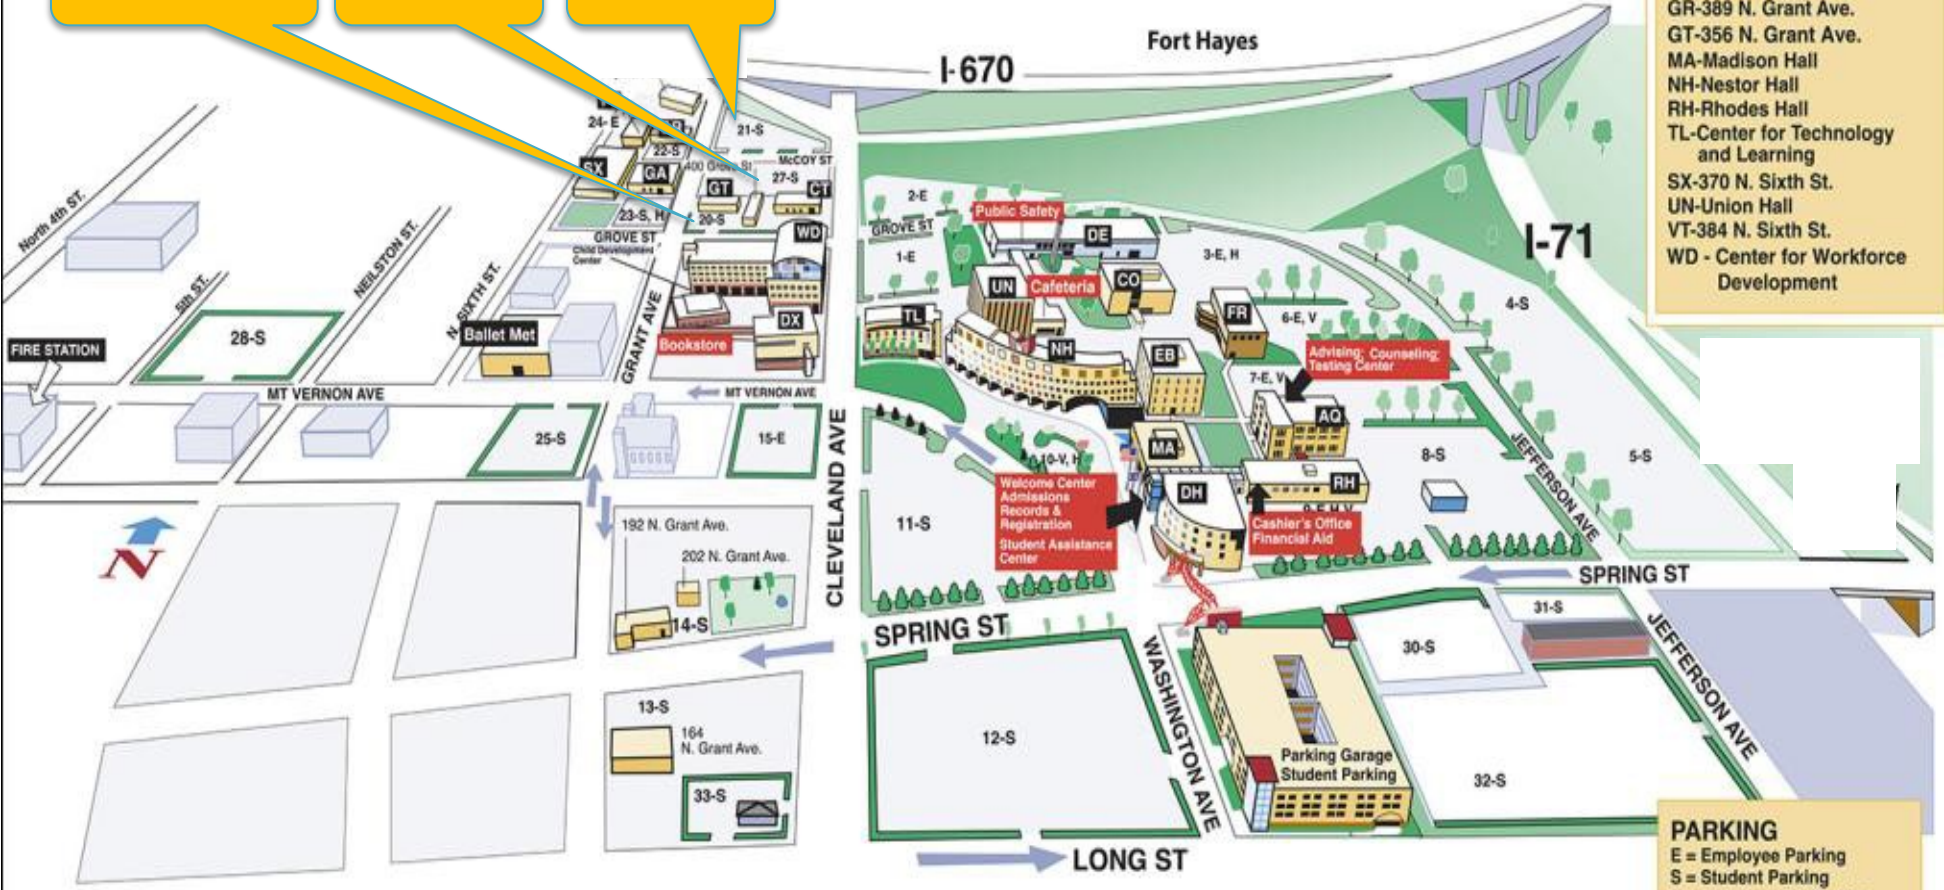

Columbus State Downtown Campus

- AQ-Aquinas Hall
- CDC-Child Development Center
- CO-Columbus Hall
- CT-Center for Teaching and Learning Innovation
- DE-Delaware Hall
- DH-Davidson Hall
- DX - Discovery Exchange
- EB-Eibling Hall
- FR-Franklin Hall
- GA-375 N. Grant Ave.
- GR-389 N. Grant Ave.
- GT-356 N. Grant Ave.
- MA-Madison Hall
- NH-Nestor Hall
- RH-Rhodes Hall
- TL-Center for Technology and Learning
- SX-370 N. Sixth St.
- UN-Union Hall
- VT-384 N. Sixth St.
- WD - Center for Workforce Development

- Parking Lot 20-S
- Parking Lot 27-S
- Parking Lot 21-S

1. **PARKING**
2. E = Employee Parking
   - S = Student Parking
   - H = Handicapped Parking
   - V = Visitor Parking
3. The parking garage is open to both employees and students